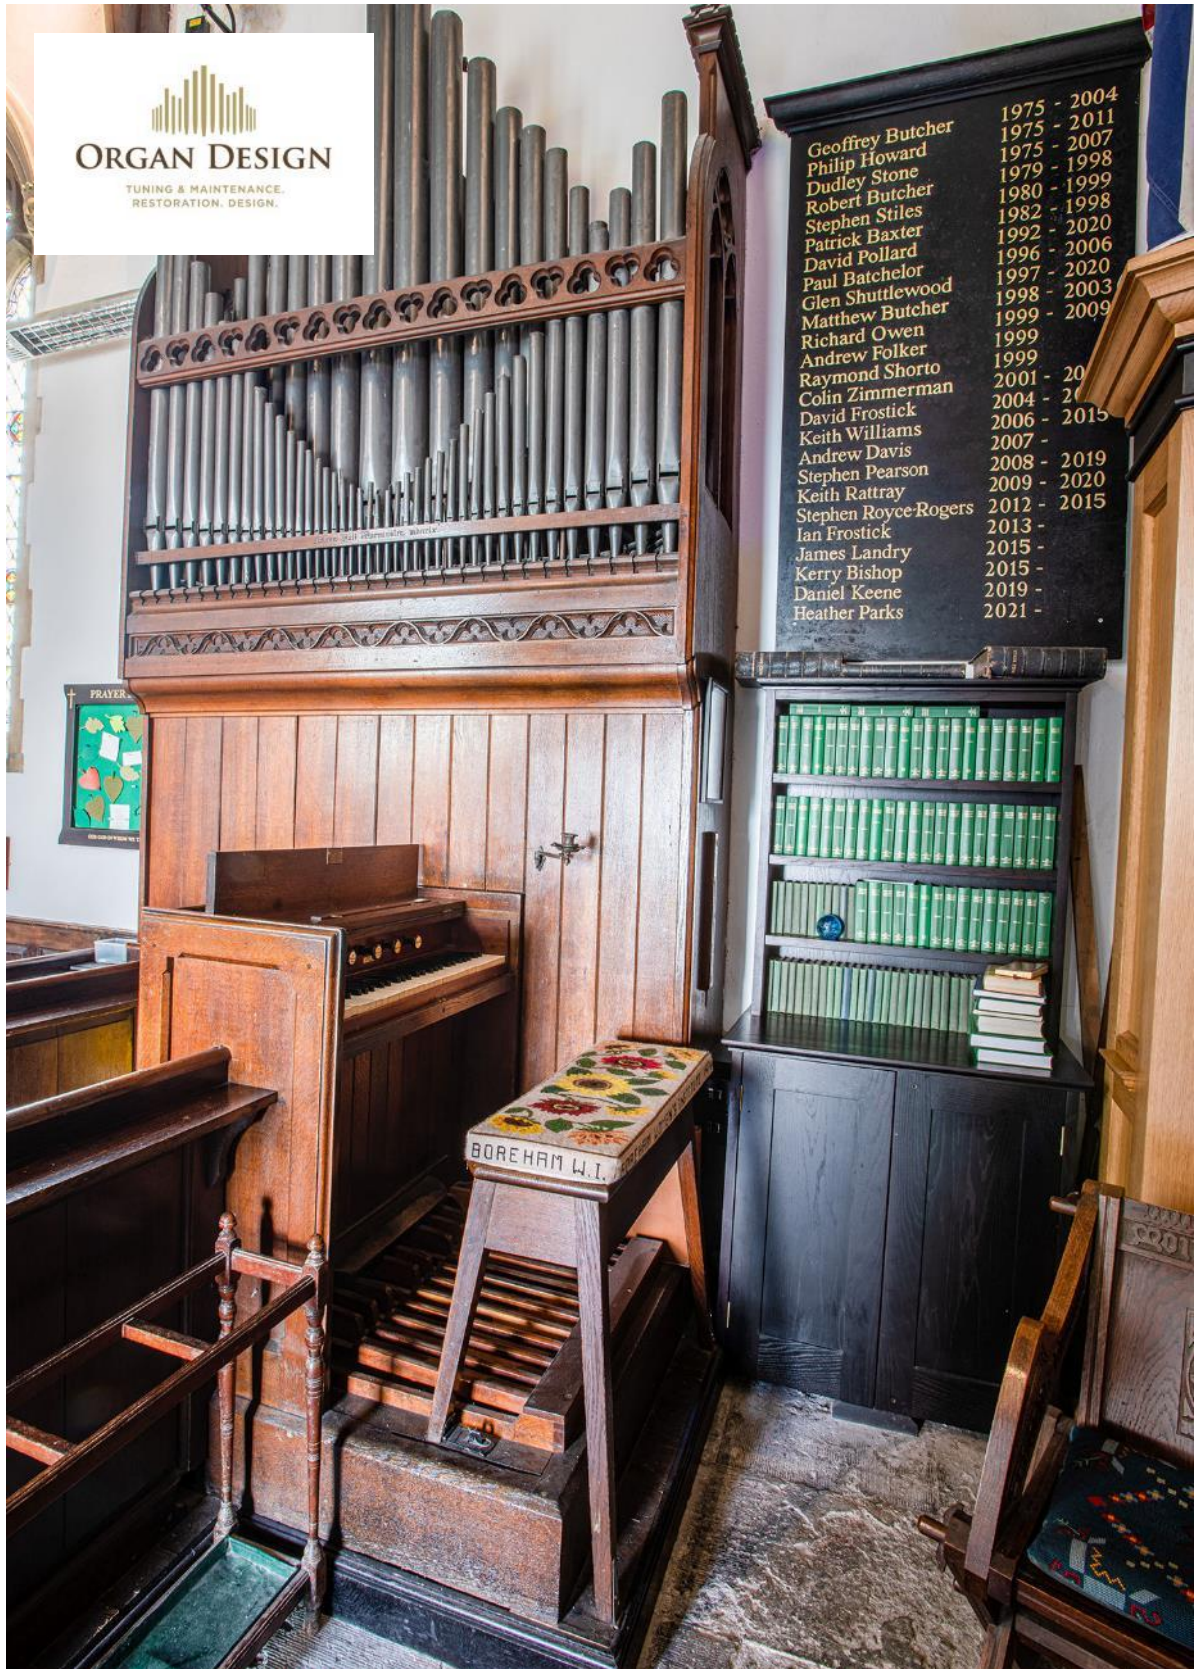

Organ Repairs & Service

The team at Organ Design Ltd (Alton)